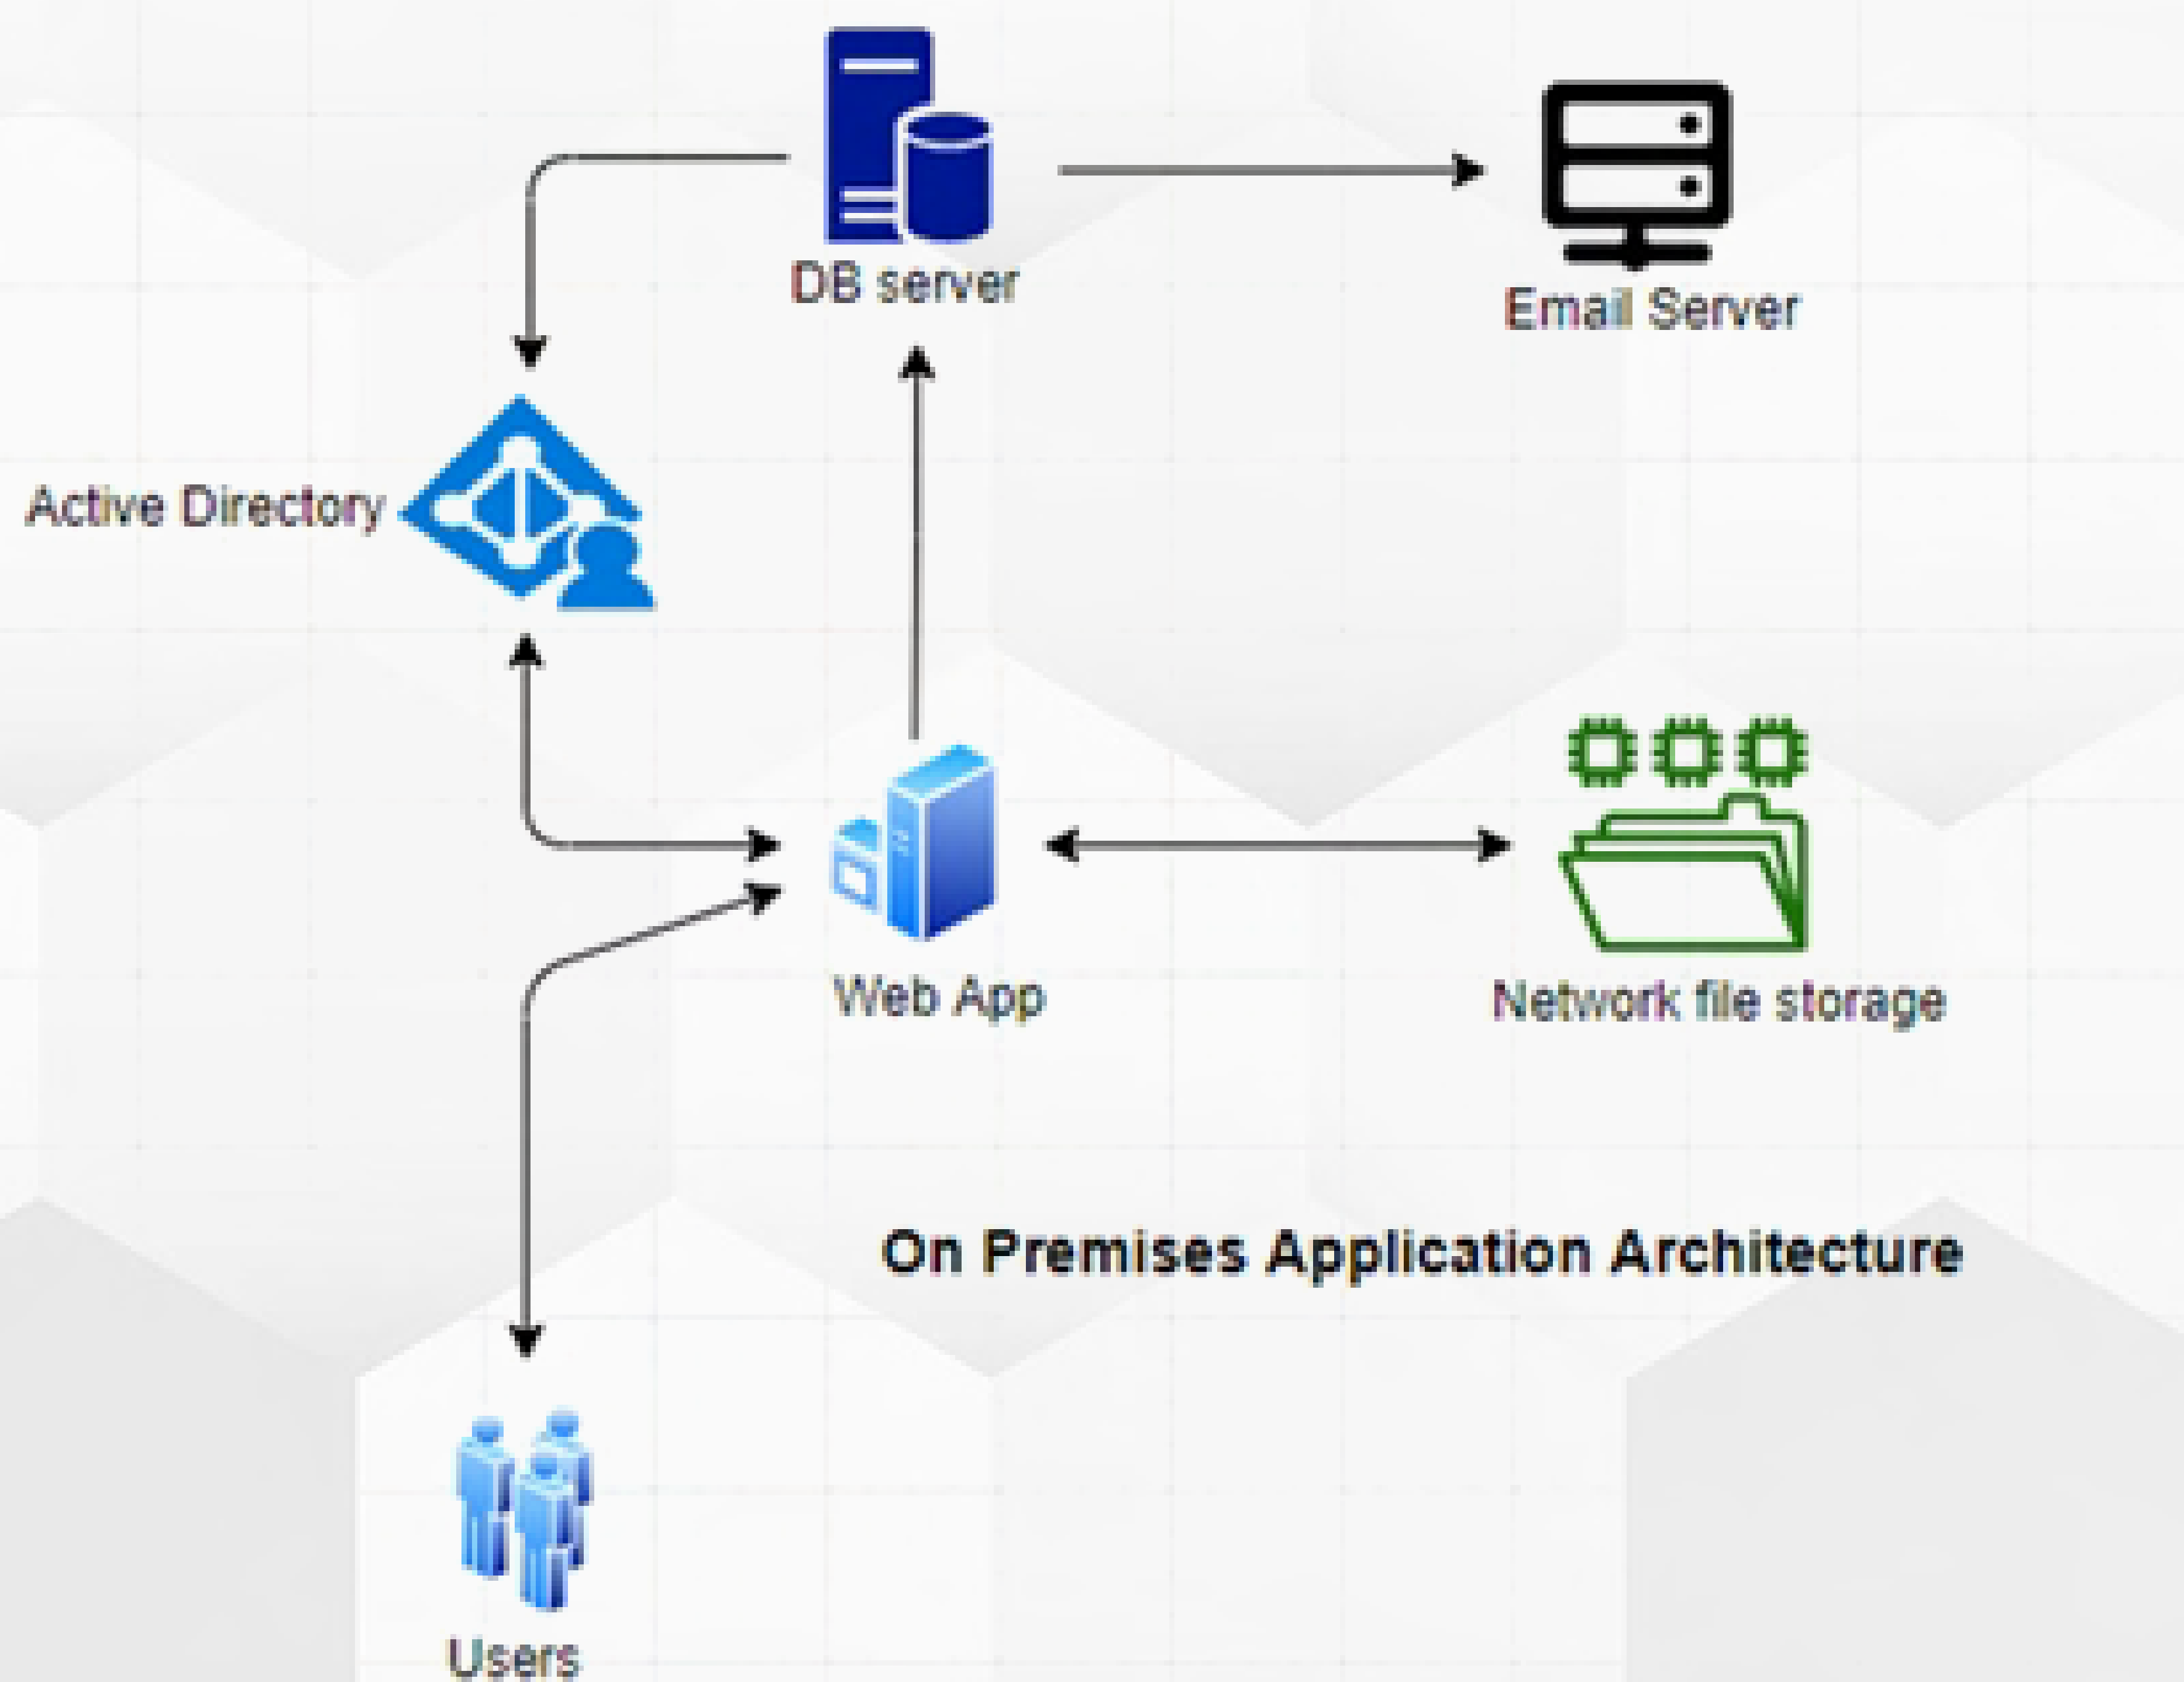

AD Migration – Azure

On-Premises Architecture

Azure Architecture