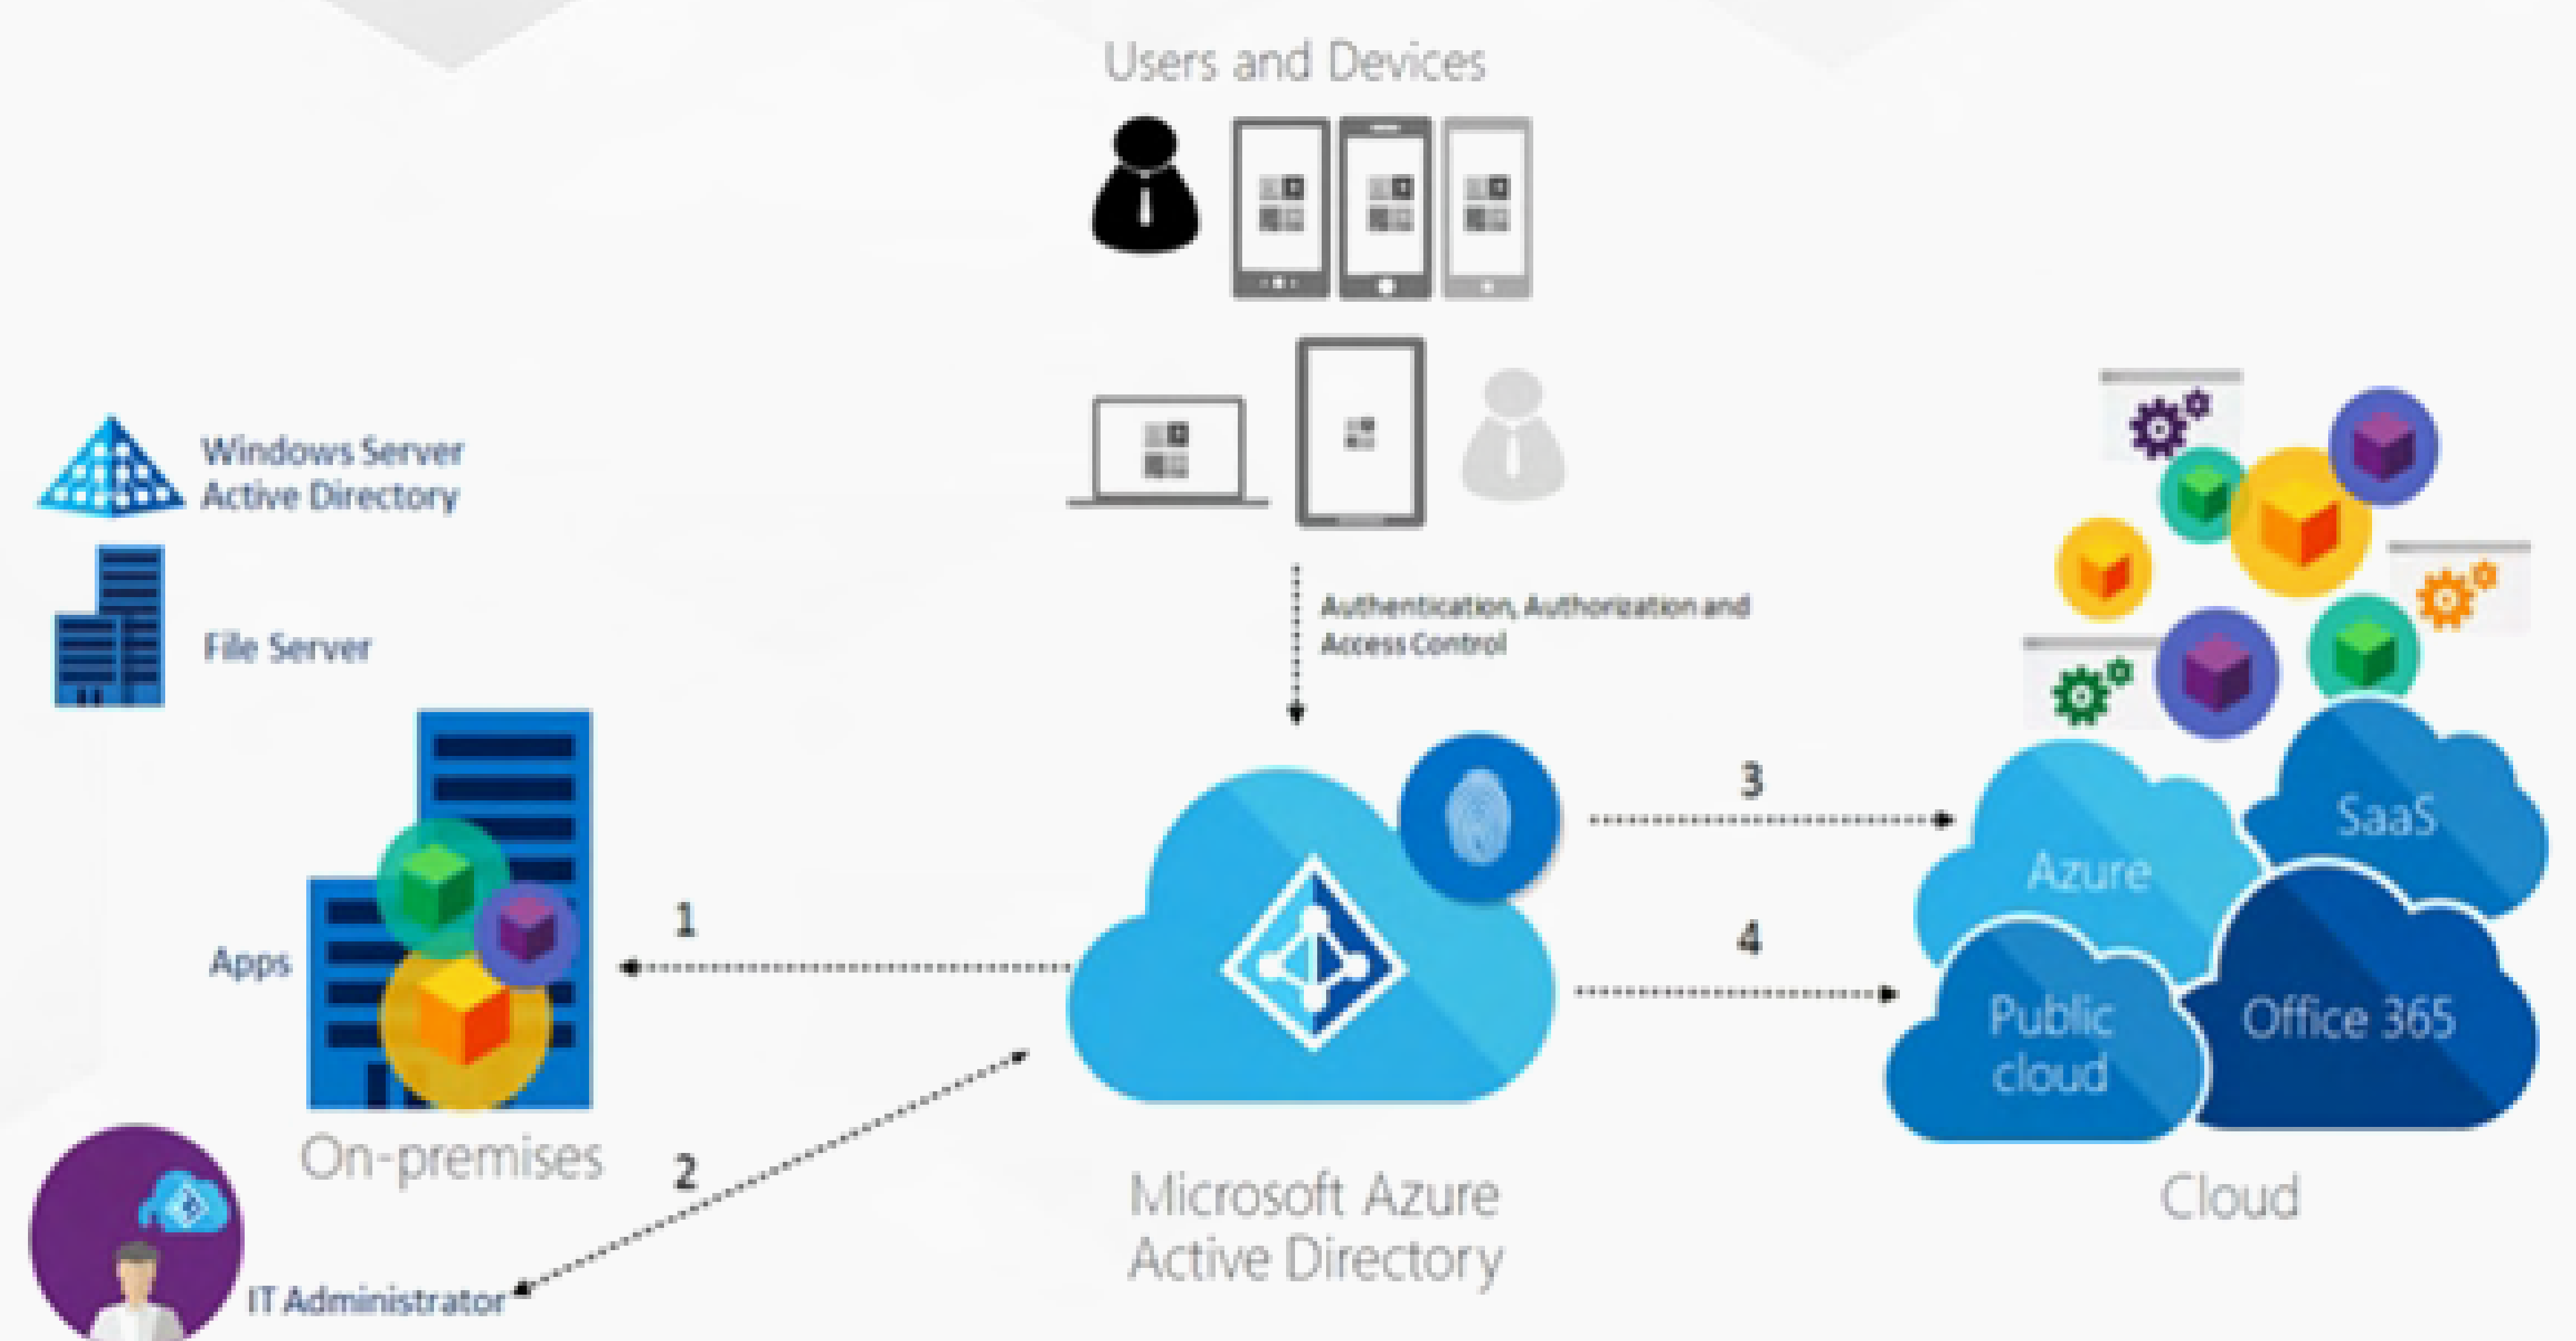

CORPORATE OFFICE

39/5173 – D, K C Abraham Master Road,
Panampilly Nagar, Ernakulam, India

DEVELOPMENT CENTER 1 & 2

1st & 4th floor, Lulu Cyber Tower 1,
Infopark, Kakkanad, Cochin 682030, India

DEVELOPMENT CENTER 3

Erayilkadavu, Kottayam
Kerala 686 001, India